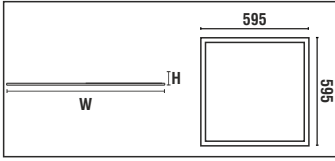

Sıva Altı ve Gömme Armatürler

LED Slim Tablet CL6060 Sıva Altı Panel Armatür

IP40 / RAL 9006 / 3000K-6000K

	Lümen	En (mm)	Boy (mm)	h (mm)	Koli Adet (AD)	Ağırlık (kg)	Sipariş Kodu
36W Business	2880	595	595	9	3	3.70	L6060-LED036B-ECG
36W Economy	2880	595	595	9	3	3.70	L6060-LED036E-ECG
42W Business	3360	595	595	9	3	3.70	L6060-LED042B-ECG
42W Economy	3360	595	595	9	3	3.70	L6060-LED042E-ECG

Opsiyonel Kod

-WW. Kelvin Rengi 3000K -T1.T15,T25 Asma Tavan (Standart)

-CW. Kelvin Rengi 6000K -T2. Alçıpan Tavan Montaj Parçası

-EL1.Acil Aydınlatma Bataryası 1 Saat -T3. Clip-in Tavan

-EL3.Acil Aydınlatma Bataryası 3 Saat

*Güç Faktörü ≥ 0.90 (Business)

*Güç Faktörü = 0.60 (Economy)

Tercihinize göre Opsiyonel Kodları Sipariş Kodlarının sonuna ekleyiniz.